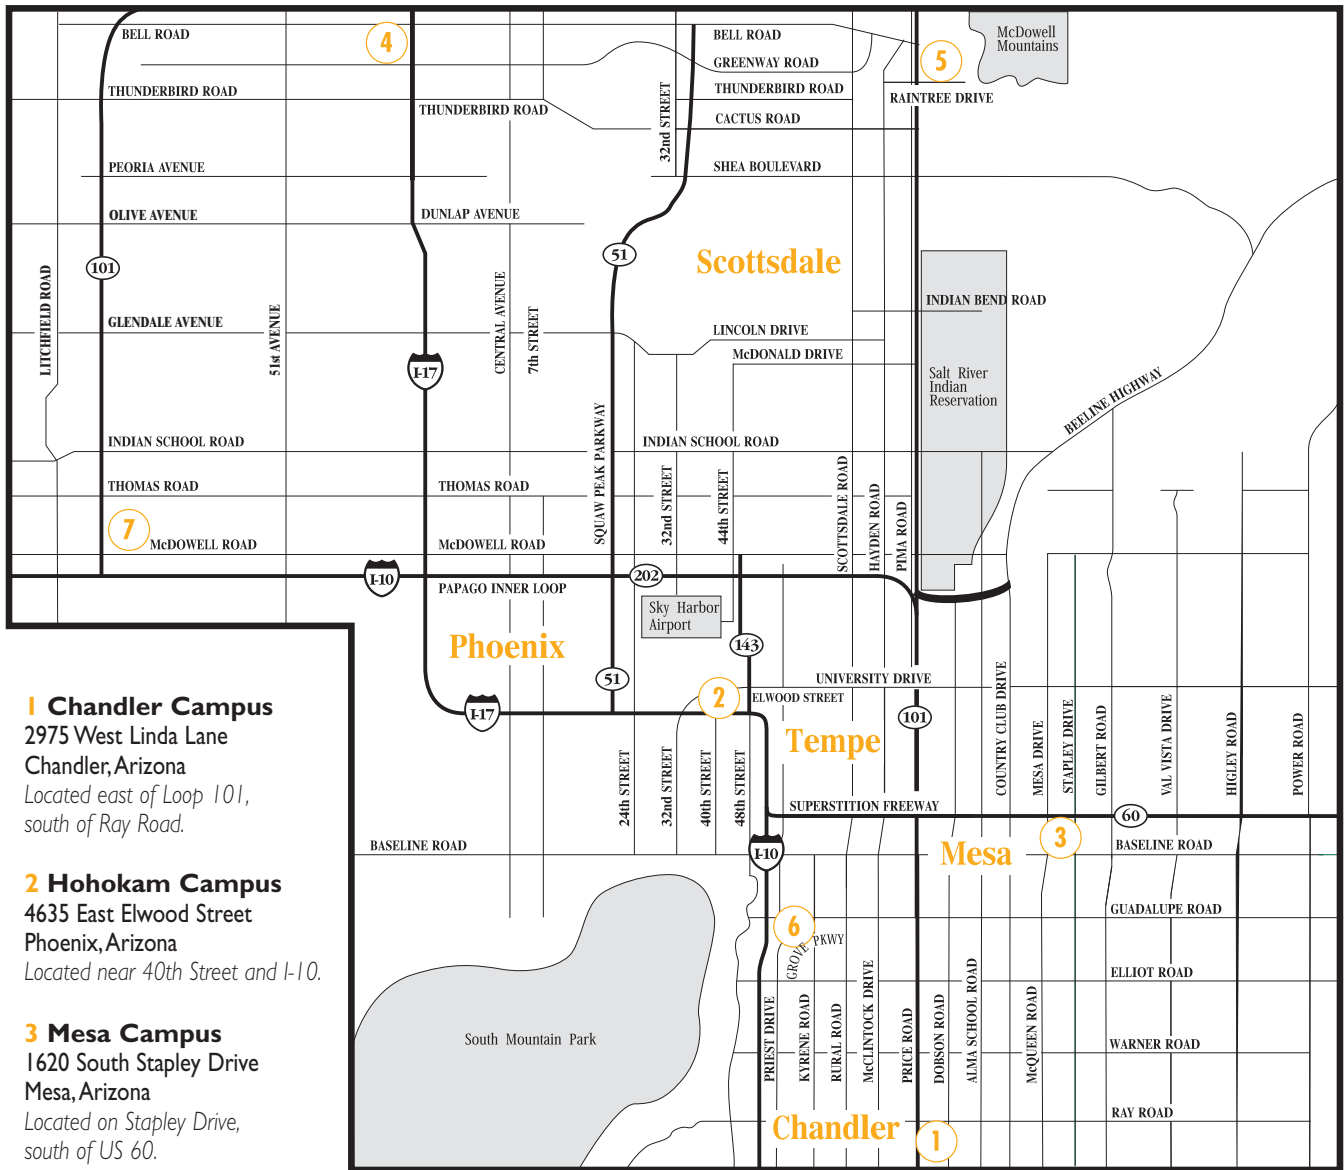

University of Phoenix Locations

Phoenix Campus Locations

The University has seven convenient Valley locations to serve you. Please confirm class location when registering as sites are subject to change.

1 Chandler Campus
2975 West Linda Lane
Chandler, Arizona
*Located east of Loop 101,
south of Ray Road.*

2 Hohokam Campus
4635 East Elwood Street
Phoenix, Arizona
Located near 40th Street and I-10.

3 Mesa Campus
1620 South Stapley Drive
Mesa, Arizona
*Located on Stapley Drive,
south of US 60.*

4 Northwest Campus
15601 North 28th Avenue
Phoenix, Arizona
*Located north of Greenway Road,
west of I-17.*

5 Scottsdale Campus
8801 East Raintree Drive
Scottsdale, Arizona
*Located north of Thunderbird Road,
east of Loop 101.*

6 Tempe Campus
1150 West Grove Parkway
Tempe, Arizona
*Located on Grove Parkway,
north of Elliot, east of I-10.*

7 West Valley Campus
9520 West Palm Lane
Phoenix, Arizona
*Located north of McDowell Road,
east of Loop 101, off I-10.*